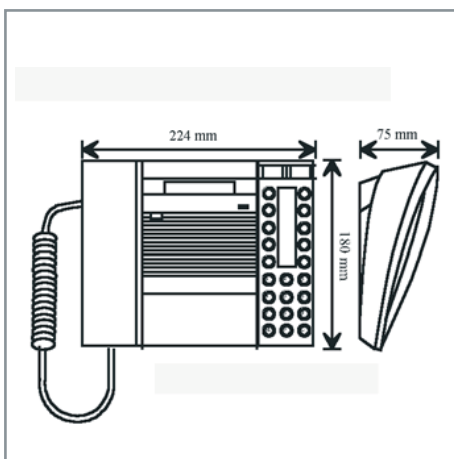

STATION DRAWING