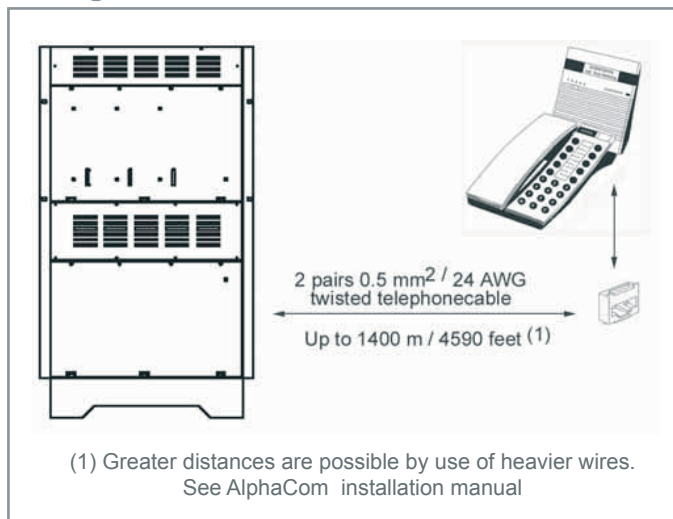

Ring Communications (UK) Ltd
Newmarket Business Centre
341 Exning Road
Newmarket
Suffolk
United Kingdom

Tel: +44 (0)1638 660 629
e-mail: sales@ringuk.com
web: www.ringuk.co.uk

ORDER NUMBER	DESCRIPTION	SHIP WEIGHT
1007034210	Desk Master Station	0.685 kg/1 lb 8 oz
Supplementary equipment:		
EPKAB 98510	StationCable, 3 meters / 10 feet, modular jack plug	50 g / 2 oz
EPKAB 98515	StationCable, 0.5 meter / 20 inches, modular jack plug	50 g / 2 oz

DESKMASTERSTATION

Loudspeaker Output	1 W (63 Ohm)
Loudspeaker Impedance	63 Ohm
Frequency Range	300 - 5000 Hz
Microphone Output Voltage Microphone Reamp.	100/300 mV 1000 Ohm
Wall Socket Connector Type	Modular jack
Indicator	LED (red)

WIRING