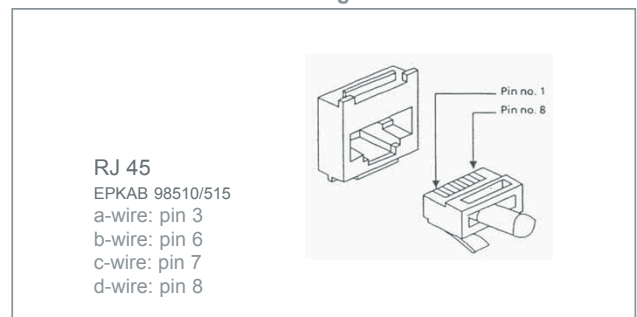

PIN CONFIGURATION