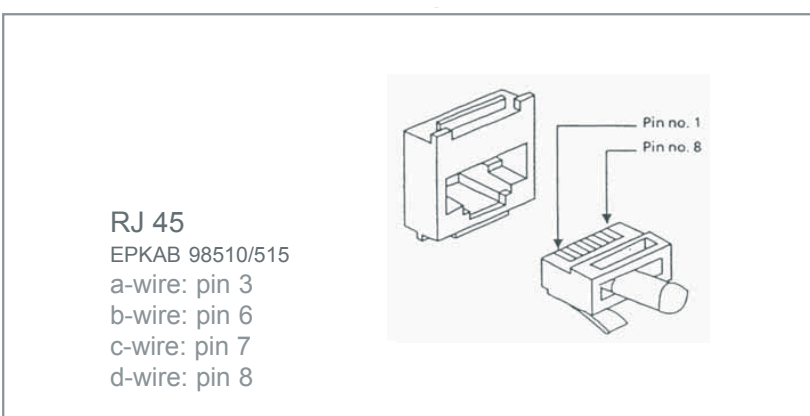

PIN CONFIGURATION