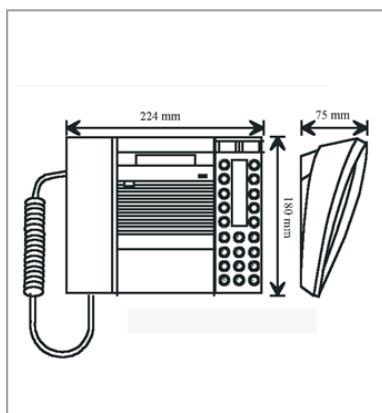

STATION DRAWING