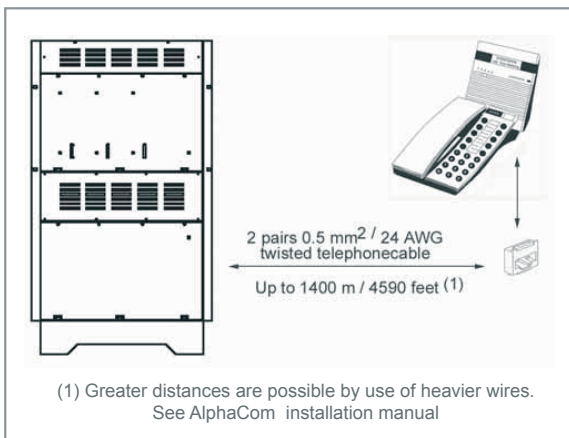

ORDER NUMBER	DESCRIPTION	SHIP WEIGHT
1007034310	Desk/Wall Master Station, Display	0.715 kg/1 lb 9 oz
Supplementary equipment:		
EPKAB 98510	StationCable, 3 meters / 10 feet, modular jack plug	50 g / 2 oz
EPKAB 98515	StationCable, 0.5 meter / 20 inches, modular jack plug	50 g / 2 oz

DESKWALL MASTERSTATIONDISPLAY

Finish	Grey/Black ABS Plastic with structure, MT 1055
Loudspeaker Output	1 W (63 Ohm)
Loudspeaker Impedance	63 Ohm
Frequency Range	300 - 5000 Hz
Microphone Output Voltage	100/300 mV
Output Impedance	1000 Ohm
Wall Socket Connector Type	Modular jack
Indicator	LED (red)

WIRING