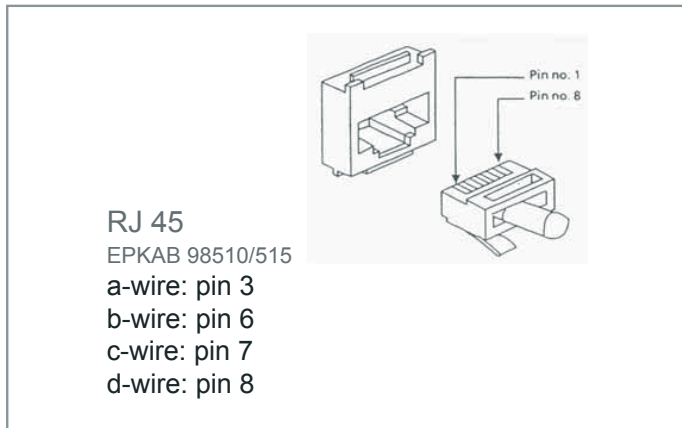

PIN CONFIGURATION