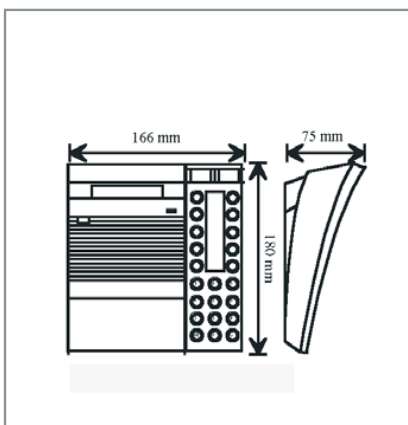

STATIONDRAWING