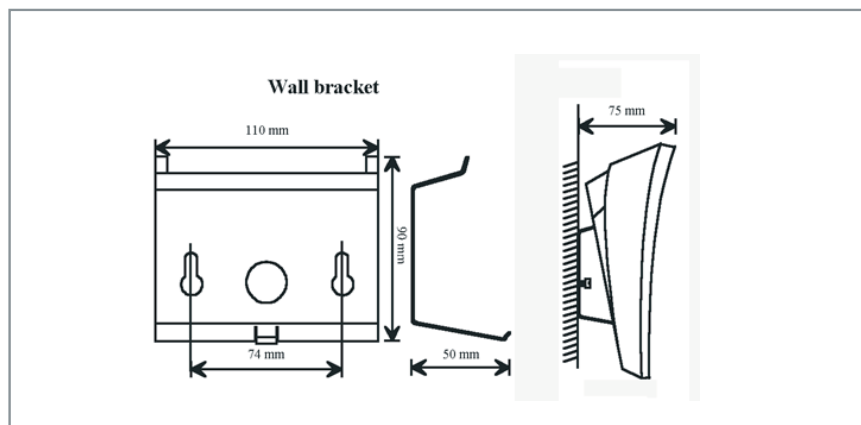

WIRING

PIN CONFIGURATION

STATIONDRAWING

WALL BRACKET DRAWING

ORDER NUMBER

1007071090

DOC NO

A100K10038 v.2.0