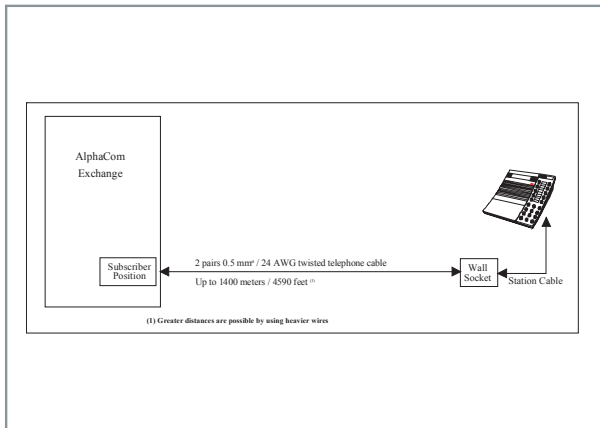

Ring Communications (UK) Ltd
Newmarket Business Centre
341 Exning Road
Newmarket
Suffolk
United Kingdom

Tel: +44 (0)1638 660 629
e-mail: sales@ringuk.com
web: www.ringuk.co.uk

ORDER NUMBER	DESCRIPTION	SHIP WEIGHT
1007071090	Desk/Wall Master Station, Display	0.540 kg/1 lb 3 oz
Supplementary equipment:		
EPKAB 98510	StationCable, 3 meters / 10 feet, modular jack plug	50 g / 2 oz
EPKAB 98515	StationCable, 0.5 meter / 20 inches, modular jack plug	50 g / 2 oz

DESKWALL MASTERSTATIONDISPLAY

LoudspeakeOutput	1 W (63Ohm)
LoudspeakeImpedance	63 Ohm
Frequency Range	300 - 10000 Hz
MicrophonOutput Voltage	100/300 mV
Microphone Preamp. ouput impedance	1000 Ohm
Wall SockeConnector Type	Modular jack
Indicator	LED (red)

WIRING