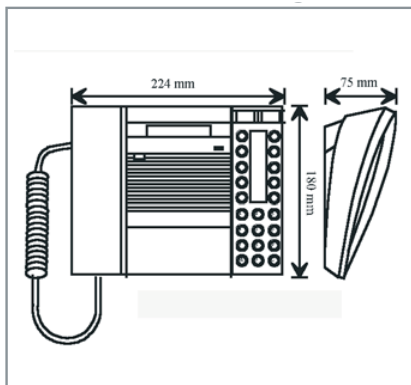

The station supports the alarm distribution function of the Stentofon exchange - ensuring broadcasting at maximum volume through the main loudspeaker even in handset off situations. The station must be provided with a cable for connection to a wall socket. The cable must be ordered separately and alternative cable lengths and wall plugs are available (see next page). A bracket is included for wall mounting of the station. Two pair twisted telephone cable (0.5 mm² / 24 AWG) is required between the exchange and the station, which can be positioned up to 1400 meters / 4600 feet away from the exchange (maximum 240 Ohm loop resistance). Longer distances are possible with heavier wires.

DESKWALLMASTERSTATIONDISPLAYANDHANDSET

Finish	Black ABS Plastic with structure MT 1055
Loudspeaker Output	1 W (63 Ohm)
Loudspeaker Impedance	63 Ohm
Frequency Range	300 - 10000 Hz
Microphone Output Voltage	100/300 mV
Microphone Preamp. output impedance	1000 Ohm
Wall Socket Connector Type	Modular jack
Indicator	LED (red)

WIRING

PIN CONFIGURATION

DIMENSION DRAWING

WALL BRACKET DRAWING

ORDER NUMBER

1007072090

DOC NO

A100K10039 v.2.0