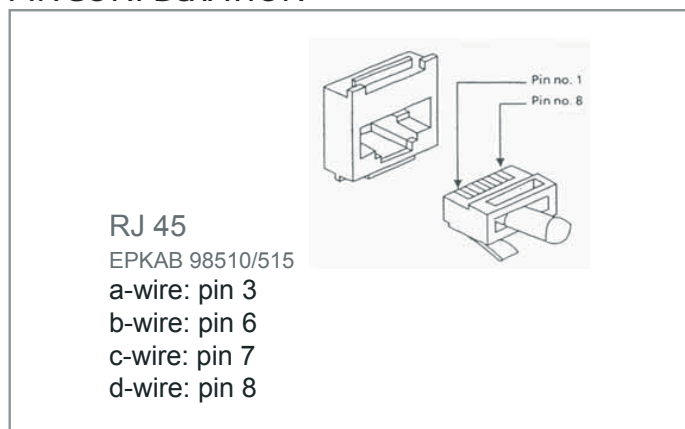

PIN CONFIGURATION