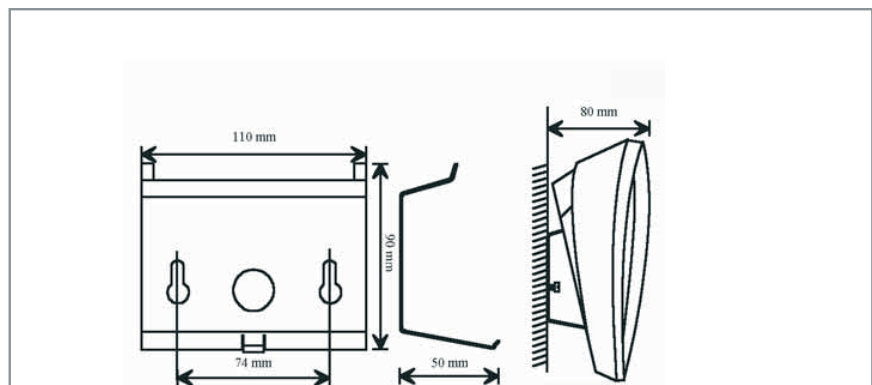

WIRING

PIN CONFIGURATION

DIMENSION DRAWING

WALL BRACKET DRAWING

ORDER NUMBER

1007072090

DOC NO

A100K10039 v.2.0