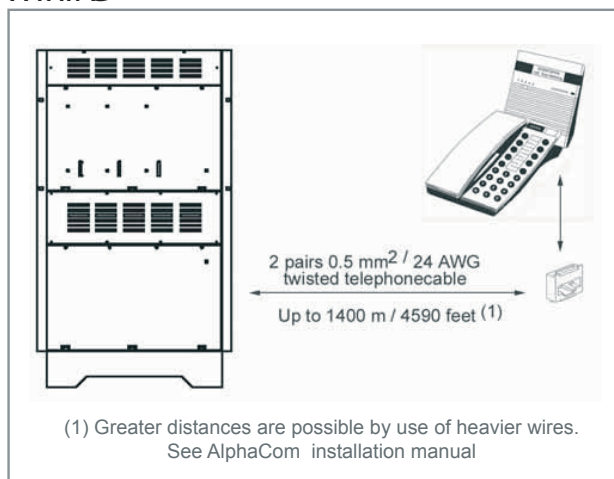

Ring Communications (UK) Ltd
Newmarket Business Centre
341 Exning Road
Newmarket
Suffolk
United Kingdom

Tel: +44 (0)1638 660 629
e-mail: sales@ringuk.com
web: www.ringuk.co.uk

ORDER NUMBER	DESCRIPTION	SHIP WEIGHT
1007072090	Desk/Wall Master Station, Display and Handset	0.715 kg/1 lb 9 oz
Supplementary equipment:		
EPKAB 98510	Station Cable, 3 meters / 10 feet, modular jack plug	50 g / 2 oz
EPKAB 98515	Station Cable, 0.5 meter / 20 inches, modular jack plug	50 g / 2 oz

DESKWALLMASTERSTATIONDISPLAYANDHANDSET

Finish	Black ABS Plastic with structure MT 1055
Loudspeaker Output	1 W (63 Ohm)
Loudspeaker Impedance	63 Ohm
Frequency Range	300 - 10000 Hz
Microphone Output Voltage	100/300 mV
Microphone Preamp. output impedance	1000 Ohm
Wall Socket Connector Type	Modular jack
Indicator	LED (red)

WIRING